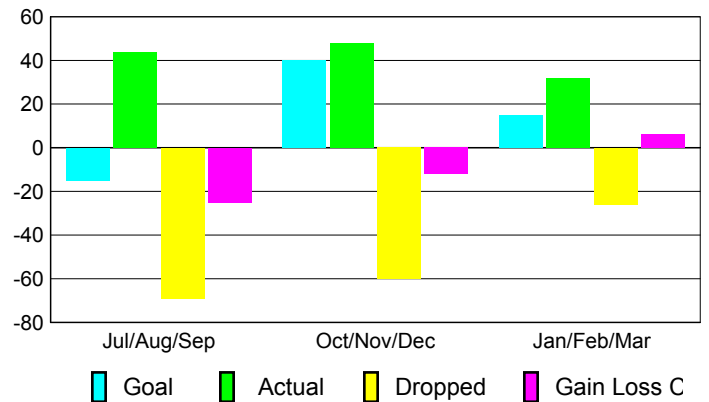

Membership Results 2009-2010

Goal, New, Dropped, Gain/Loss