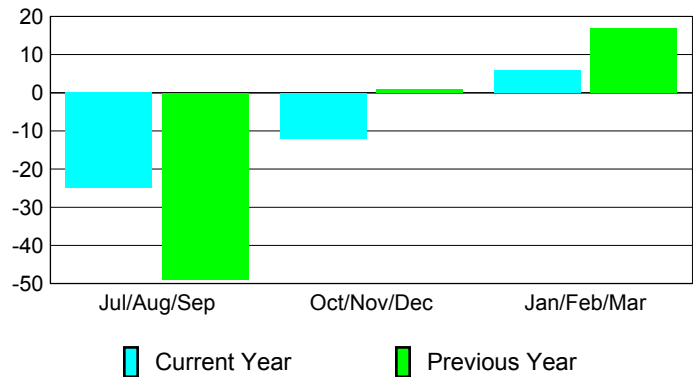

Comparison of Membership Gain/Loss

Current Year Compared to the Previous Year