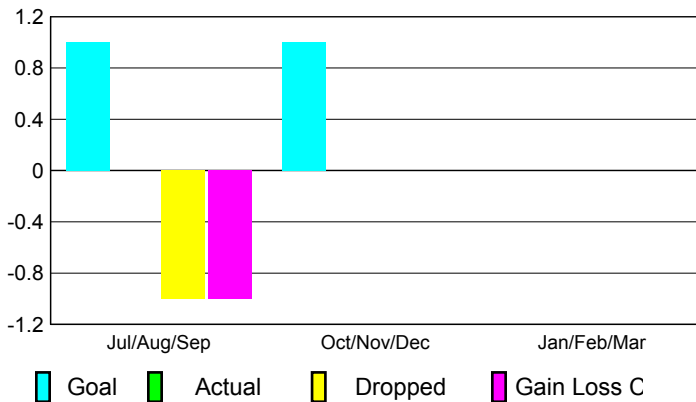

2009-2010 GMT Quarterly Report for District (or Undistricted) **District 23 B**

GMT: **ED J LECIUS**

Location: **CONNECTICUT**

GMT CA: **1**

CLUBS

**Club Results
2009-2010**

**Clubs
2008-2009**

Month	New Club Goal	Actual New Clubs	Actual Dropped Clubs	Gain/Loss of Clubs	Gain/Loss of Clubs
Jul/Aug/Sep	1	0	-1	-1	0
Oct/Nov/Dec	1	0	0	0	0
Jan/Feb/Mar	0	0	0	0	0
Totals	2	0	-1	-1	0

Club Results 2009-2010

Goal, New, Dropped, Gain/Loss

Comparison of Club Gain/Loss

Current Year Compared to the Previous Year

YTD Status Quo Clubs 2009-2010

Status Quo Clubs Compared to Status Quo Members

MEMBERSHIP